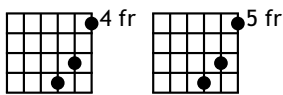

Sonic Junction Presents:
Jumpin' Blues - Intro

♩=138

F E6 F6 F6

Musical notation for the first system, including treble and bass clefs, a 4/4 time signature, and guitar-specific notation with fret numbers and bar lines.

F6

Musical notation for the second system, including treble and bass clefs, a 4/4 time signature, and guitar-specific notation with fret numbers, bar lines, and a 'p' (piano) dynamic marking.

D°

C#°

E

F

Musical notation for the third system, including treble and bass clefs, a 4/4 time signature, and guitar-specific notation with fret numbers, bar lines, and a '9' marking at the start of the bass line.