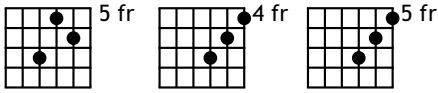

Sonic Junction Presents:
Jumpin' Blues - Intro

♩=138

F E6 F6 F6

Musical notation for the first system, including treble and bass clefs, a 4/4 time signature, and guitar-specific notation with fret numbers and bar lines.

F6

Musical notation for the second system, including treble and bass clefs, a 4/4 time signature, and guitar-specific notation with fret numbers, bar lines, and a 'p' (piano) dynamic marking.

D°

C#°

E

F

Musical notation for the third system, including treble and bass clefs, a 4/4 time signature, and guitar-specific notation with fret numbers, bar lines, and a '9' marking at the start of the bass line.